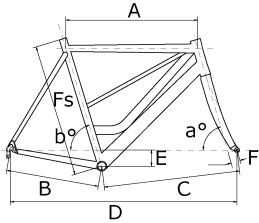

## FullProTrack £0,00

<b>Weight</b>	approx. 1,4 kg
<b>Frame sizes</b>	53-56-59cm
<b>Frame</b>	Completely hand-built lightweight Super Smooth TIG-welded track frame. Tubes manufactured in triple-hardened and oval triple-buttet scandium. Seat tube with special shape. Equipped with integrated headset and replaceable rear-ends.
<b>Front fork</b>	Koga Track, carbon 1"
<b>Color</b>	Dutch orange metallic/Pearl white
<b>Seatclamp</b>	Koga aluminium

Fs	A	B	C	D	E	F	a°	b°	trail
53	535	380	575,2	948,6	55	35	74	75,5	59
56	560	380	598,3	971,8	55	35	74	75,5	59
59	590	380	636	1019,7	55	35	74	76	59

Dimensions in mm. Specifications subject to interim changes. Weights are measured for average framesizes.