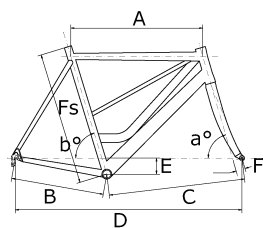

MOUNTAINBIKE SPECIFICATIONS

XT Carbolite £0,00

Frame sizes	46-50-53 cm
Frame	Lightweight T-700 Carbolite FEM optimized carbon frame. Built with Highmodulus carbon fiber and finished with a durable 3k carbonfiber mesh. Equipped with integrated headset, replaceable rear derailleur hanger and Koga neoprene chainstay protector.
Front fork	FOX 32 F 80 RL - 80mm travel - Lock Out - Rebound adjustment - White color
Head set	Tange Seiki industrial bearing - Integrated in frame
Color	Visible carbon///
Handlebar	Ritchey Pro Mountain Straight Oversized alloy - Black color
Stem	Ritchey Pro - Black color
Grips	Ritchey WCS Foam comfort grips
Shiftlever (r)	Shimano XT rapid fire plus - Two way and instant release - Optical gear display
Shiftlever (l)	Shimano XT rapid fire plus - Two way and instant release - Optical gear display
Disc-/Hydraulic brake set (front)	Shimano XT with Reach and Free stroke adjustment
Disc-/Hydraulic brake set (rear)	Shimano XT with Reach and Free stroke adjustment
Brake-/Shifter cable	Stainless steel inner cable -Flexible outer cable with teflon tube for light shifting
Rotor (front)	Shimano XT SMRT-79 ϕ 160 mm
Rotor (rear)	Shimano XT SMRT-79 ϕ 160 mm
Chain	Shimano XT Hyperglide for smooth shifting and riding
Wheel set	Shimano XT lightweight
Tyres	Schwalbe Racing Ralph Evolution 2.1 - Triple compound - Foldable
Tube	Continental 47/62-559 - 42mm valve
Saddle	Selle Italia XR
Seat pillar	Ritchey Pro Mountain ϕ 31,6x400mm alloy - Black color
Seatclamp	Koga alloy
Crank set	Shimano XT Hollowtech II - UltraLightweight - Hyperdrive chainrings for smooth and precise shifting: 44x32x22T - Silver color
Cassette	Shimano XT 9 speed - Hyperglide for quick and smooth shifting - Sprockets: 11-12-14-16-18-21-24-28-32T
Rear Derailleur	Shimano XT shadow - Low profile design for more aggressive riding
Front Derailleur	Shimano XT
Pump	Koga Telescopic with alloy barrel - Schrader and Presta fit - High Pressure/ Big Volume switch - Ergonomic hinge grip
Bottle	Tacx Source Solid - Easy refill
Bottle holder	Koga full carbon - Lightweight
Gears	27
Weight	9.9