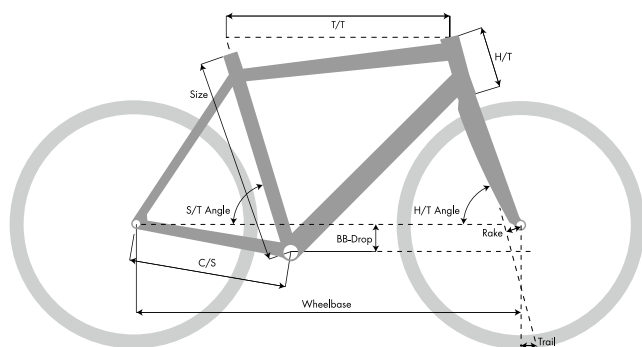

Gents

Size	T/T	C/S	Wheelbase	BB-Drop	Rake	H/T Angle	S/T Angle	Trail	H/T
50	562	457	1070	55	50	70,0	72,0	73	150
54	574	457	1083	55	50	70,0	72,0	73	155
57	586	457	1074	55	50	71,0	71,0	66	175
60	598	457	1086	55	50	71,0	71,0	66	200
63	610	457	1098	55	50	71,0	71,0	66	230