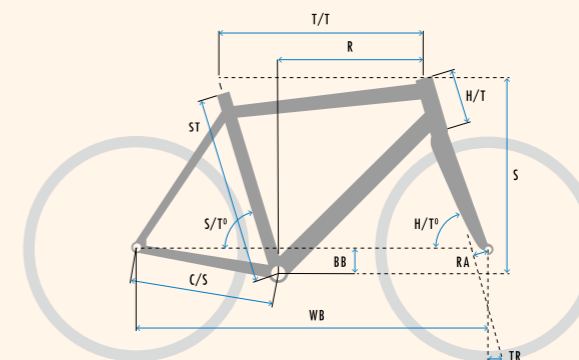

ROQA PREMIUM

SPECIFICATIONS

WEIGHT	9.0 kg
SIZES	XS(46)-S(49)-M(51)-L(53)-XL(56)
COLOUR	Metallic Red
FRAME	Lightweight endurance optimized carbon frame built with High Modulus carbon fiber. Equipped with: Tapered headtube, Internal cables, Press Fit BB, Carbon dropouts for 12mm thru axle, Chain Suck Protection and replaceable rear derailleur hanger.
FRONT FORK	ROQA full carbon for disc brake, 12x100mm dropouts and internal cable routing
HEADSET	Industrial bearing - Integrated in frame
HANDLEBAR	KOGA Endurance Ergo
STEM	KOGA with fully integrated cable guidance
HANDLEBAR TAPE/GRIPS	Fizik Vento Microtex
DISC-/HYDRAULIC BRAKE SET (F)	SRAM Rival hydraulic disc brake, flat mount type
DISC-/HYDRAULIC BRAKE SET (R)	SRAM Rival hydraulic disc brake, flat mount type
ROTOR FRONT	Sram Centerline 160mm
ROTOR REAR	Sram Centerline 160mm
CHAIN	SRAM Rival
CRANK SET	SRAM Rival 46-33T for 12 speed
BOTTOM BRACKET	SRAM DUB Press Fit
CASSETTE	SRAM XG-1250 12 speed - 10-36T
REAR DERAILLEUR	SRAM Rival AXS 12-speed
FRONT DERAILLEUR	SRAM Rival AXS for 2x12 speed
WHEEL (F)	DT SWISS E1800 SPLINE 23MM 12x100 Thru Axle
WHEEL (R)	DT SWISS E1800 SPLINE 23MM 12x142 Thru Axle
TIRE (F)	Continental Ultra Sport III 32-622
TIRE (R)	Continental Ultra Sport III 32-622
TUBE	Schwalbe ExtraLight
SADDLE	Selle SanMarco Shortfit Magnesium
SEAT POST	KOGA ROQA carbon 31.8mm

FARBE

Metallic Red

RAHMENHÖHEN

XS(46)-S(49)-M(51)-L(53)-XL(56)

GEWICHT

9.0 kg

GÄNGE

2x12-Gang

48-33T Compact Kurbelgarnitur

10-36T Kassette

GEOMETRY

♂ GENTS

SIZE	ST	T/T	C/S	WB	BB	RA	H/T°	S/T°	TR	H/T	R	S
XS	460	525	430	1024	69	50	70	74.5	-	120	374	541
S	490	540	430	1026	69	50	71	74	-	140	378	564
M	510	555	430	1032	69	50	71.5	73.5	-	165	381	589
L	530	570	430	1047	69	50	71.5	73.5	-	185	390	608
XL	560	590	430	1056	69	50	71.5	73	-	205	397	629