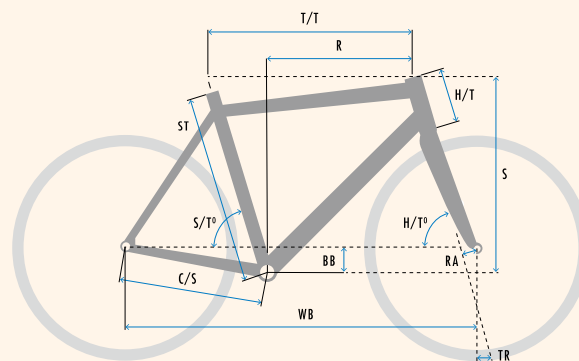

SPECIFICATIONS

WEIGHT	♂ 16.9 kg ♀ 17.3 kg
SIZES	S(50)-M(54)-L(57)-XL(60)-XXL(63) ♀ XS(47)-S(50)-M(53)-L(56)-XL(59)
COLOUR	Steel high gloss
FRAME	Super smooth welded premium 6061 aluminium with eccentric bottom bracket. Fully internal shifter, brake and lighting cables. KOGA Light Design. Integrated headset with steering limiter.
FRONT FORK	KOGA alloy Feathershock 2.0 – 30mm travel with integrated steering limiter
HEADSET	Industrial bearing - Integrated in frame
HANDLEBAR	KOGA Riser alloy
STEM	KOGA adjustable with integrated cable guidance
HANDLEBAR TAPE/GRIPS	KOGA Sport
DISC-/HYDRAULIC BRAKE SET (F)	Shimano MT201/UR300 hydraulic disc brake, FM type
DISC-/HYDRAULIC BRAKE SET (R)	Shimano MT201 hydraulic disc brake, FM type
ROTOR FRONT	Shimano RT-30 160mm
ROTOR REAR	Shimano RT-30 160mm
INTERNAL GEAR HUB	Shimano Nexus 8
SHIFT LEVER (R)	Shimano Nexus 8
CHAIN	Gates Carbondrive CDN Belt
CRANK SET	Gates Carbondrive FC-S250 CDN
BOTTOM BRACKET	Shimano Sealed cartridge JIS
CASSETTE	Gates CDC 24T
FRONT HUB	Shutter Precision PL-7
TIRE (F)	Schwalbe Spicer Plus 40-622
TIRE (R)	Schwalbe Spicer Plus 40-622
TUBE	Schwalbe
RIM (F)	Ryde Rival21 Disc
RIM (R)	Ryde Rival21 Disc
SPOKES	Sapim Strong
SADDLE	Selle Royal Vivo Ergo
SEAT POST	KOGA alloy 27.2 mm
CHAIN GUARD	KOGA
MUDGUARD (F)	KOGA 46 mm
MUDGUARD (R)	KOGA 46 mm
HEADLIGHT	KOGA Integrated
REAR LIGHT	KOGA Integrated
REAR CARRIER	KOGA F3 with MIK system
KICKSTAND	Ursus Mooi
BELL	KOGA Compact
RING LOCK	AXA Victory ART ** Approved
PEDALS	KOGA Sole-Mate

GEOMETRY

♂ GENTS

SIZE	ST	T/T	C/S	WB	BB	RA	H/T°	S/T°	TR	H/T	R	S
S	500	600	460	1100	60	45	70.5	72	-	125	402	608
M	540	615	460	1092	60	45	71.5	71	-	140	399	627
L	570	630	460	1107	60	45	71.5	71	-	155	409	641
XL	600	645	460	1122	60	45	71.5	71	-	185	415	669
XXL	630	660	460	1137	60	45	71.5	71	-	200	425	684