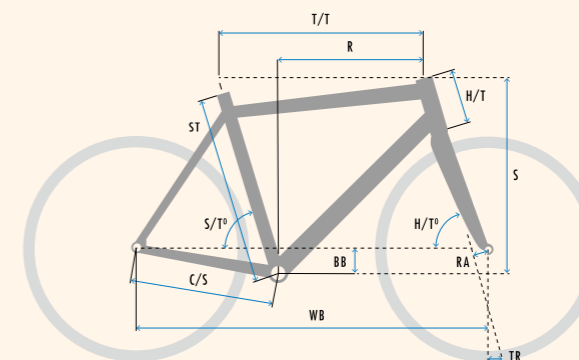

FARBE

Metallic Grey

RAHMENHÖHEN

XS(46)-S(49)-M(51)-L(53)-XL(56)

GEWICHT

8.9 kg

GÄNGE

2x12-Gang

50-34T Compact Kurbelgarnitur

11-34T Kassette

SPECIFICATIONS

WEIGHT	8.9 kg
SIZES	XS(46)-S(49)-M(51)-L(53)-XL(56)
COLOUR	Metallic Grey
FRAME	Lightweight endurance optimized carbon frame built with High Modulus carbon fiber. Equipped with: Tapered headtube, Internal cables, Press Fit BB, Carbon dropouts for 12mm thru axle, Chain Suck Protection and replaceable rear derailleur hanger.
FRONT FORK	ROQA full carbon for disc brake, 12x100mm dropouts and internal cable routing
HEADSET	Industrial bearing - Integrated in frame
HANDLEBAR	KOGA Endurance Ergo
STEM	KOGA with fully integrated cable guidance
HANDLEBAR TAPE/GRIPS	Fizik Vento Microtex
DISC-/HYDRAULIC BRAKE SET (F)	Shimano 105 7170 hydraulic disc brake, flat mount type
DISC-/HYDRAULIC BRAKE SET (R)	Shimano 105 7170 hydraulic disc brake, flat mount type
ROTOR FRONT	Shimano RT-70 160mm
ROTOR REAR	Shimano RT-70 160mm
CHAIN	Shimano CN-M8100
CRANK SET	Shimano 105 R7100 50-34T for 12-speed
BOTTOM BRACKET	Shimano 105 Press Fit
CASSETTE	Shimano CS-R7100 12 speed - 11-34T
REAR DERAILLEUR	Shimano 105 R7100 12-speed
FRONT DERAILLEUR	Shimano 105 R7100 for 2x12-speed
WHEEL (F)	DT SWISS E1800 SPLINE 23MM 12x100 Thru Axle
WHEEL (R)	DT SWISS E1800 SPLINE 23MM 12x142 Thru Axle
TIRE (F)	Continental Ultra Sport III 32-622
TIRE (R)	Continental Ultra Sport III 32-622
TUBE	Schwalbe ExtraLight
SADDLE	Selle SanMarco Shortfit Magnesium
SEAT POST	KOGA ROQA 31.8mm

GEOMETRY

♣ GENTS

SIZE	ST	T/T	C/S	WB	BB	RA	H/T°	S/T°	TR	H/T	R	S
XS	460	525	430	1024	69	50	70	74.5	-	120	374	541
S	490	540	430	1026	69	50	71	74	-	140	378	564
M	510	555	430	1032	69	50	71.5	73.5	-	165	381	589
L	530	570	430	1047	69	50	71.5	73.5	-	185	390	608
XL	560	590	430	1056	69	50	71.5	73	-	205	397	629