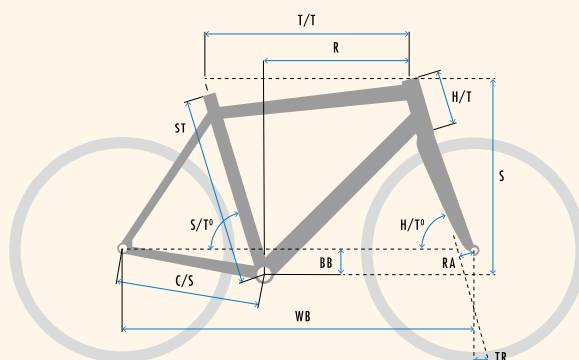

SPECIFICATIONS

WEIGHT	♂ 17.4 kg ♀ 17.8 kg
SIZES	♂ S(50)-M(54)-L(57)-XL(60)-XXL(63) ♀ XS(47)-S(50)-M(53)-L(56)-XL(59)
COLOUR	Onix high gloss
FRAME	Super smooth welded premium 6061 aluminium with eccentric bottom bracket. Fully internal shifter, brake and lighting cables. KOGA Light Design. Integrated headset with steering limiter.
FRONT FORK	KOGA alloy Feathershock 2.0 – 30mm travel with integrated steering limiter
HEADSET	Industrial bearing - Integrated in frame
HANDLEBAR	KOGA Ergosport Touring alloy
STEM	KOGA adjustable with integrated cable guidance
HANDLEBAR TAPE/GRIPS	KOGA Sport
DISC-/HYDRAULIC BRAKE SET (F)	Shimano MT201/UR300 hydraulic disc brake, FM type
DISC-/HYDRAULIC BRAKE SET (R)	Shimano MT201 hydraulic disc brake, FM type
ROTOR FRONT	Shimano RT-54 160mm
ROTOR REAR	Shimano RT-54 160mm
INTERNAL GEAR HUB	Shimano Alfine 8
SHIFT LEVER (R)	Shimano Alfine 8
CHAIN	Gates Carbondrive CDN Belt
CRANK SET	Gates Carbondrive FC-S550 CDX
BOTTOM BRACKET	Gates
CASSETTE	Gates CDC 24T
FRONT HUB	Shutter Precision PL-7
TIRE (F)	Schwalbe Spicer Plus 40-622
TIRE (R)	Schwalbe Spicer Plus 40-622
TUBE	Schwalbe
RIM (F)	Ryde Rival21 Disc
RIM (R)	Ryde Rival21 Disc
SPOKES	Sapim Strong
SADDLE	Selle Royal Vivo Ergo
SEAT POST	KOGA alloy shock absorbing suspension seat post 27.2 mm
CHAIN GUARD	KOGA
MUDGUARD (F)	KOGA 46mm
MUDGUARD (R)	KOGA 46mm
HEADLIGHT	KOGA Premium Integrated
REAR LIGHT	KOGA Integrated
REAR CARRIER	KOGA F3 with MIK system
KICKSTAND	Ursus Mooi
BELL	KOGA Compact
RING LOCK	AXA Victory ART ** Approved
PEDALS	KOGA Sole-Mate

GEOMETRY

♂ GENTS

SIZE	ST	T/T	C/S	WB	BB	RA	H/T°	S/T°	TR	H/T	R	S
S	500	600	460	1100	60	45	70.5	72	-	125	402	608
M	540	615	460	1092	60	45	71.5	71	-	140	399	627
L	570	630	460	1107	60	45	71.5	71	-	155	409	641
XL	600	645	460	1122	60	45	71.5	71	-	185	415	669
XXL	630	660	460	1137	60	45	71.5	71	-	200	425	684