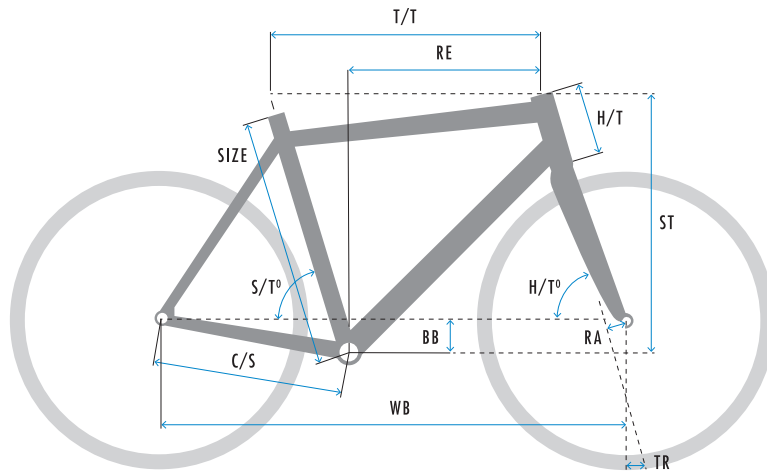

F3 4.0

SPECIFICATIONS

WEIGHT	♂ 15.8 kg ♀ 16.0 kg
SIZES	♂ 50-54-57-60-63cm ♀ 47-50-53-56-59cm
COLOUR	Sky Glass
FRAME	Smooth welded frame. Triple-buttet hydroformed aluminium tubes. Down tube with internal shifter and brake cables, tapered headtube with integrated 1 1/8"/1 1/4" headset, integrated rear carrier and mudguard attachment and excentric bottom bracket.
FRONT FORK	KOGA alloy Feathershock - 30mm travel
HEADSET	Industrial bearing - Integrated in frame
HANDLEBAR	KOGA Riser alloy
STEM	KOGA adjustable Oversized
HANDLEBAR TAPE/GRIPS	KOGA Sport
DISC-/HYDRAULIC BRAKE SET (F)	Shimano MT201 hydraulic disc brake, IS type
DISC-/HYDRAULIC BRAKE SET (R)	Shimano MT201 hydraulic disc brake, IS type
ROTOR FRONT	Shimano RT-54 160mm
ROTOR REAR	Shimano RT-54 160mm
INTERNAL GEAR HUB	Shimano Alfine 8
SHIFT LEVER (R)	Shimano Alfine 8
CHAIN	Gates Carbondrive CDN Belt
CRANK SET	Gates Carbondrive FC-S250 CDN
BOTTOM BRACKET	Shimano Sealed cartridge JIS
CASSETTE	Gates CDN 24T
FRONT HUB	Shimano Dynamo Hub Nexus 3D37
TIRE (F)	Schwalbe Spicer 40-622
TIRE (R)	Schwalbe Spicer 40-622
TUBE	Continental
RIM (F)	Mach1 560 Disc
RIM (R)	Mach1 560 Disc
SPOKES F1	Mach1 Plus
SADDLE	KOGA Sports
SEAT POST	KOGA alloy 27.2mm
CHAIN GUARD	Hebie Chainglider
MUDGUARD (F)	KOGA 46mm
MUDGUARD (R)	KOGA 46mm
HEADLIGHT	B&M Eyc 50 Lux
REAR LIGHT	Spanninga Plateo
REAR CARRIER	Racktime frame integrated
KICKSTAND	Atran Velo Move
BELL	Witek Compact
PEDALS	KOGA Sole-Mate
PUMP	KOGA Telescopic

GEOMETRY

♂ GENTS

SIZE	T/T	C/S	WB	BB	RA	H/T°	S/T°	TR	H/T	RE	ST
50	575	455	1072	55	45	70,5	72,0	75	115	389	572
54	590	455	1065	55	45	71,5	71,0	68	135	385	595
57	605	455	1080	55	45	71,5	71,0	68	155	394	614
60	620	455	1095	55	45	71,5	71,0	68	180	400	638
63	635	457	1112	55	45	71,5	71,0	68	210	405	667