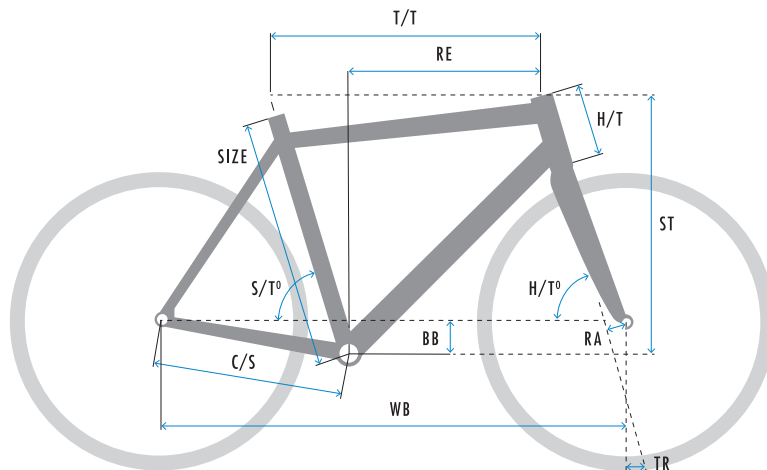

## SPECIFICATIONS

WEIGHT	♂ 22.7 kg ♀ 22.8 kg
SIZES	♂ 50-54-57-60-63cm ♀ 47-50-53-56-59cm
COLOUR	Black matt
FRAME	Super smooth welded double butted aluminium frame. Integrated shifter and brake cables, headset and rear carrier.
FRONT FORK	KOGA alloy Feathershock - 35mm travel
HEADSET	Industrial bearing - Integrated in frame
HANDLEBAR	KOGA Riser alloy
STEM	KOGA adjustable
HANDLEBAR TAPE/GRIPS	KOGA Sport
DISC-/HYDRAULIC BRAKE SET (F)	Magura MT-2 hydraulic disc brake, IS type
DISC-/HYDRAULIC BRAKE SET (R)	Magura MT-2 hydraulic disc brake, IS type
ROTOR FRONT	Magura Storm 160mm
ROTOR REAR	Magura Storm 160mm
SHIFT LEVER (R)	Shimano Deore SLX M670
CHAIN	KMC X10E EPT
CRANK SET	KOGA
CASSETTE	Shimano HG-50 10 speed - 11-36T
REAR DERAILLEUR	Shimano Deore SLX M670 10-speed
FRONT HUB	Shimano Deore M475 Disc
REAR HUB	Shimano Deore M525 Disc
TIRE (F)	Schwalbe Energizer 37-622
TIRE (R)	Schwalbe Energizer 37-622
TUBE	Schwalbe
RIM (F)	Mach1 560 Disc
RIM (R)	Mach1 560 Disc
SPOKES F1	Mach1 Plus
SADDLE	KOGA Sports
SEAT POST	KOGA alloy 27.2mm
CHAIN GUARD	Curana Defenz
MUDGUARD (F)	SKS 45mm
MUDGUARD (R)	SKS 45mm
HEADLIGHT	B&M Eyc 50 Lux
REAR LIGHT	Spanninga Plateo
REAR CARRIER	KOGA frame integrated for Bosch battery
KICKSTAND	Pletcher Comp
BELL	Widex Compact
RING LOCK	Trelock RS 450 - ART ** Approved
PEDALS	KOGA Sole-Mate
PUMP	KOGA Telescopic
MOTOR	Bosch Performance Line
BATTERY	Bosch Li-Ion 500Wh (36V*13.4Ah) Removable from rear carrier
DISPLAY SET	Bosch Intuvia

## GEOMETRY

### ♂ GENTS

SIZE	T/T	C/S	WB	BB	RA	H/T°	S/T°	TR	H/T	RE	ST
50	575	467	1084	55	45	70,5	72,0	75	125	384	590
54	590	467	1077	55	45	71,5	71,0	68	140	381	608
57	605	467	1092	55	45	71,5	71,0	68	160	389	627
60	620	467	1107	55	45	71,5	71,0	68	185	396	651
63	635	467	1121	55	45	71,5	71,0	68	215	402	677