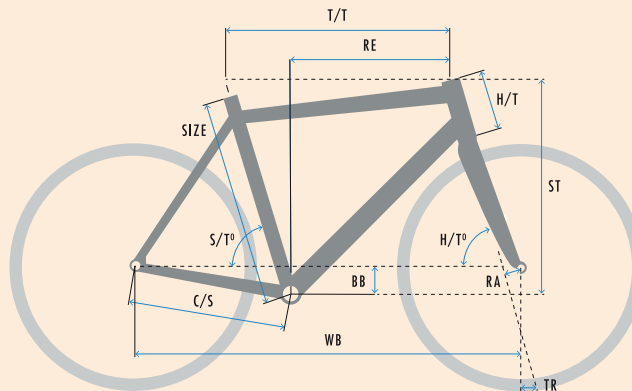

SPECIFICATIONS

WEIGHT	♂ 24.3 kg ♀ 24.3 kg
SIZES	♂ 54-57-60cm ♀ 47-50-53-56-59cm
COLOUR	Off Black/KOGA Blue semi gloss
FRAME	Super smooth welded double butted aluminium frame. Integrated shifter and brake cables, headset and rear carrier.
FRONT FORK	KOGA alloy Feathershock - 30mm travel
HEADSET	Industrial bearing - Integrated in frame
HANDLEBAR	KOGA Ergosport Touring alloy
STEM	KOGA adjustable Oversized
HANDLEBAR TAPE/GRIPS	KOGA Ergonomic
DISC-/HYDRAULIC BRAKE SET (F)	Magura HS-11 hydraulic rimbrake
DISC-/HYDRAULIC BRAKE SET (R)	Magura HS-11 hydraulic rimbrake
INTERNAL GEAR HUB	Shimano Nexus 8 Premium
SHIFT LEVER (R)	Shimano Nexus 8 Revo C6000
CHAIN	KMC X1 Silver/Black
CRANK SET	KOGA
CASSETTE	Shimano Nexus 18T
FRONT HUB	Shimano Deore T610
TIRE (F)	Schwalbe Energizer Active Plus 40-622
TIRE (R)	Schwalbe Energizer Active Plus 40-622
TUBE	Continental
RIM (F)	Ryde ZAC2000
RIM (R)	Ryde ZAC2000
SPOKES F1	Sapim Strong
SADDLE	Selle Royal Nuvola skingel
SEAT POST	KOGA alloy shock absorbing suspension seat post 27.2mm
CHAIN GUARD	Hesling Ride
MUDGUARD (F)	SKS 50mm
MUDGUARD (R)	SKS 50mm
COAT GUARDS	Hesling Secura
HEADLIGHT	B&M Eyc 50 Lux
REAR LIGHT	Spanninga Plateo
REAR CARRIER	KOGA frame integrated for Bosch battery
KICKSTAND	Pletcher Comp
BELL	Widex Compact
RING LOCK	Trelock RS 453 - ART ** Approved
PEDALS	KOGA Sole-Mate
PUMP	KOGA Telescopic
MOTOR	Bosch Active Line Plus
BATTERY	Bosch Li-Ion Powerpack 300Wh/400Wh/500Wh
DISPLAY SET	Bosch Intuvia

GEOMETRY

♂ GENTS

SIZE	T/T	C/S	WB	BB	RA	H/T°	S/T°	TR	H/T	RE	ST
54	572	467	1089	55	42	69.5	72.0	85	130	386	580
57	584	467	1076	55	42	70.5	71.0	78	150	376	604
60	596	467	1091	55	42	70.5	71.0	78	175	380	627

♀ LADIES

SIZE	T/T	C/S	WB	BB	RA	H/T°	S/T°	TR	H/T	RE	ST
47	562	467	1074	55	42	69.5	72.0	85	170	357	632
50	569	467	1081	55	42	69.5	72.0	85	180	361	642
53	576	467	1089	55	42	69.5	72.0	85	190	365	651
56	583	467	1072	55	42	70.5	71.0	78	200	354	665
59	590	467	1079	55	42	70.5	71.0	78	210	358	674