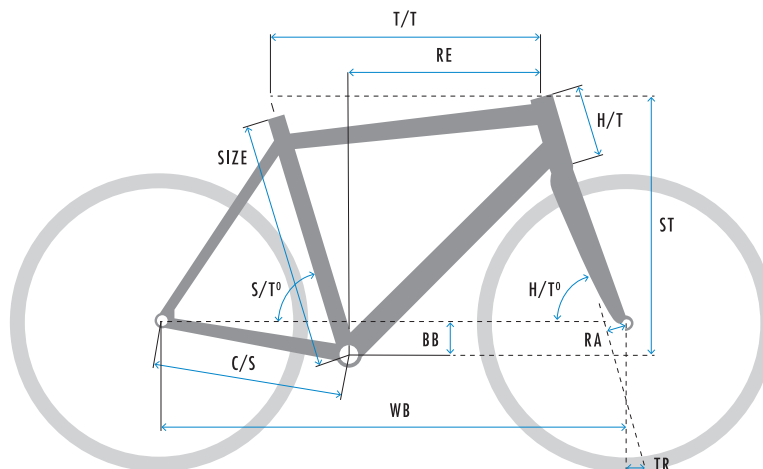

VENYA 5.0

SPECIFICATIONS

WEIGHT	♂ 14.4 kg ♀ 14.6 kg
SIZES	♂ 54-57-60-63-66cm ♀ 47-50-53-56-59cm
COLOUR	Steel Grey
FRAME	Lightweight super smooth welded frame. Triple-buttet hydroformed aluminium tubes. Down tube with internal shifter and brake cables, tapered headtube with integrated 1 $\frac{1}{8}$ "/1 $\frac{1}{4}$ " headset, integrated rear carrier and mudguard attachment and replaceable rear derailleur hanger.
FRONT FORK	KOGA alloy Feathershock - 35mm travel
HEADSET	Industrial bearing - Integrated in frame
HANDLEBAR	KOGA Touring alloy
STEM	KOGA Justera adjustable
HANDLEBAR TAPE/GRIPS	KOGA Ergonomic
MECHANICAL BRAKE (FRONT)	Shimano Deore T610 V-brake
MECHANICAL BRAKE (REAR)	Shimano Deore T610 V-brake
BRAKE LEVER (R)	Shimano Deore with 3-finger lever
BRAKE LEVER (L)	Shimano Deore with 3-finger lever
SHIFT LEVER (R)	Shimano Deore T6000
SHIFT LEVER (L)	Shimano Deore T6000
CHAIN	KMC X10-93
CRANK SET	Shimano T551 44-32-24T for 10-speed
CASSETTE	Shimano HG-500 10 speed - 12-28T
REAR DERAILLEUR	Shimano Deore T6000 10-speed
FRONT DERAILLEUR	Shimano Deore T6000 for 3x10-speed
FRONT HUB	Shimano Deore T610
REAR HUB	Shimano Deore T610
TIRE (F)	Schwalbe Marathon Racer 35-622
TIRE (R)	Schwalbe Marathon Racer 35-622
TUBE	Schwalbe
RIM (F)	Mach1 550
RIM (R)	Mach1 550
SPOKES F1	Mach1 Plus
SADDLE	KOGA Komforza
SEAT POST	KOGA alloy shock absorbing suspension seat post 27.2mm
CHAIN GUARD	KOGA Suomi
MUDGUARD (F)	KOGA 46mm
MUDGUARD (R)	KOGA 46mm
HEADLIGHT	Herrmans H-Nova
REAR LIGHT	Spanninga Plateo
REAR CARRIER	Racktime frame integrated
KICKSTAND	Atran Velo Move
BELL	Witek Compact
PEDALS	KOGA Sole-Mate
PUMP	KOGA Telescopic

GEOMETRY

♂ GENTS

SIZE	T/T	C/S	WB	BB	RA	H/T°	S/T°	TR	H/T	RE	ST
54	572	457	1078	55	45	69,5	72,0	85	120	384	579
57	584	457	1069	55	45	70,5	71,0	79	140	377	602
60	596	457	1081	55	45	70,5	71,0	79	165	381	625
63	608	457	1080	55	45	70,5	70,0	79	195	370	654
66	620	457	1092	55	45	70,5	70,0	79	230	370	687