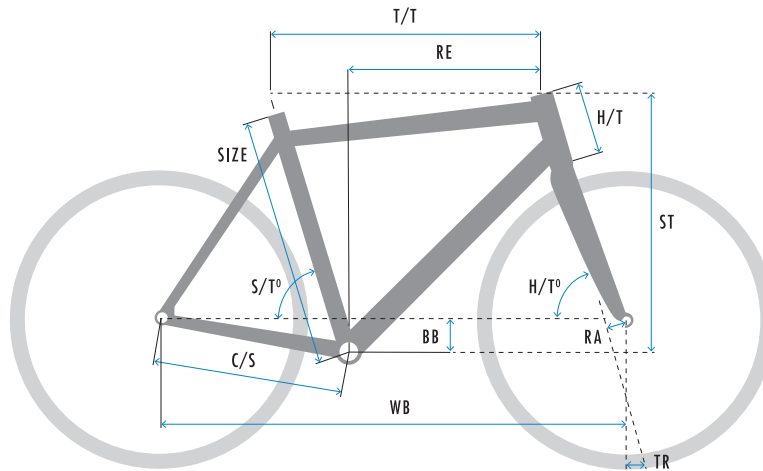

## SPECIFICATIONS

WEIGHT	10.3 kg
SIZES	♠ 50-54-56-58-60cm
COLOUR	White
FRAME	Smooth welded triple-buttet oversized aluminium frame with integrated headset, replaceable rear derailleur hanger and KOGA neoprene chainstay protector.
FRONT FORK	KOGA full carbon oversized for Disc brake, 15x100 Thru Axle dropouts and internal cable routing
HEADSET	Industrial bearing - Integrated in frame
HANDLEBAR	KOGA Beachracer wide aero alloy
STEM	KOGA Carnero Oversized - Lightweight alloy
HANDLEBAR TAPE/GRIPS	KOGA race tape
MECHANICAL BRAKE (FRONT)	Tektro Spyre mechanical disc brake, post mount type
MECHANICAL BRAKE (REAR)	Tektro Spyre mechanical disc brake, post mount type
BRAKE LEVER (L)	SRAM Rival
ROTOR FRONT	Tektro 160mm
ROTOR REAR	Tektro 160mm
SHIFT LEVER (R)	SRAM Rival
CHAIN	KMC X11EL
CRANK SET	FSA Commet 42T for 11-speed
BOTTOM BRACKET	FSA MegaEvo
CASSETTE	SRAM 1130 11 speed - 11-42T
REAR DERAILLEUR	SRAM Rival 11-speed
FRONT HUB	KOGA Disc for 15x100 Thru Axle
REAR HUB	KOGA Disc for 12x142 Thru Axle
TIRE (F)	Schwalbe G-One Speed LiteSkin 60-622
TIRE (R)	Schwalbe G-One Speed LiteSkin 60-622
TUBE	Continental Light
RIM (F)	Mach1 Trucky 30 Disc
RIM (R)	Mach1 Trucky 30 Disc
SPOKES F1	Mach1 Pro
SADDLE	KOGA race with CrMo rail
SEAT POST	KOGA alloy 27.2mm

## GEOMETRY

### ♠ GENTS

SIZE	T/T	C/S	WB	BB	RA	H/T°	S/T°	TR	H/T	RE	ST
50	540	445	1049	60	42	70,5	74,5	85	90	385	553
54	556	445	1060	60	42	71,0	74,5	81	95	398	564
56	570	445	1075	60	42	71,0	74,5	81	110	408	584
58	579	445	1080	60	42	71,0	74,0	81	130	406	603
60	591	445	1092	60	42	71,0	74,0	81	150	413	621