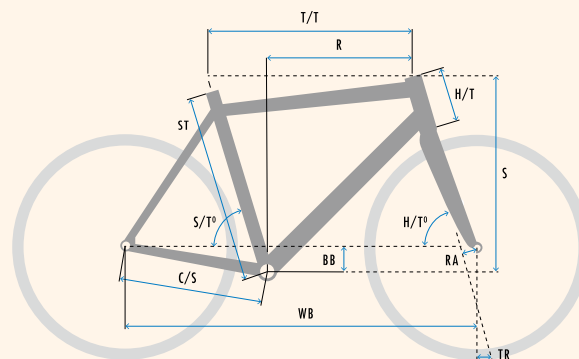

SPECIFICATIONS

WEIGHT	🚲 28.6 kg 🏹 28.4 kg
SIZES	🚲 S(47)-M(50)-L(53)-XL(56) 🏹 S(47)-M(50)-L(53)-XL(56)
COLOUR	🚲 Basalt grey/Black High Gloss 🏹 Sienna Red/Black High Gloss
FRAME	Super smooth welded double butted aluminium frame. Special down tube with internal battery pack, integrated headset with steering limiter. Thru-Axle rear.
FRONT FORK	KOGA alloy rigid fork for 15x10 Thru Axle, with integrated steering limiter
HEADSET	Industrial bearing - Integrated in frame
HANDLEBAR	KOGA Riser alloy
STEM	KOGA adjustable with integrated cable guidance
HANDLEBAR TAPE/GRIPS	KOGA Sport
DISC-/HYDRAULIC BRAKE SET (F)	Formula Cura hydraulic disc brake, PM
DISC-/HYDRAULIC BRAKE SET (R)	Formula Cura hydraulic disc brake, PM
ROTOR FRONT	Formula 180mm 6 Bolt
ROTOR REAR	Formula 160mm 6 Bolt
SHIFT LEVER (R)	Shimano Deore XT M8000
CHAIN	KMC X11e-T Turbo
CRANK SET	KOGA
CASSETTE	Shimano CS-M7000 11 speed - 11-40T
REAR DERAILLEUR	Shimano Deore XT M8000 11-speed
FRONT HUB	KOGA Disc for 15x100 Thru Axle
REAR HUB	KOGA E-bike specific Disc for 12x148 Thru Axle
TIRE (F)	Schwalbe Super Moto-X 62-584
TIRE (R)	Schwalbe Super Moto-X 62-584
TUBE	Schwalbe
RIM (F)	Rodi Tryp Disc
RIM (R)	Rodi Tryp Disc
SPOKES	Sapim Strong
SADDLE	Selle Royal Vivo Ergo
SEAT POST	KOGA alloy 31.6 mm
CHAIN GUARD	KOGA
MUDGUARD (F)	KOGA 72mm
MUDGUARD (R)	KOGA 72mm
HEADLIGHT	KOGA Premium Integrated
REAR LIGHT	B&M Toplight 2C plus
REAR CARRIER	Racktime frame integrated
KICKSTAND	Pletcher Comp
BELL	Widek Compact
RING LOCK	AXA Block XXL - ART ** Approved
PEDALS	KOGA Sole-Mate
PUMP	KOGA Telescopic
MOTOR	Bosch Performance Line CX BE3 'The smart system'
BATTERY & CHARGER	Bosch Li-Ion BE3 PowerTube 750Wh. Charger 4Ah.
DISPLAY SET	Bosch BE3 KIOX 300

GEOMETRY

🚲 GENTS

SIZE	ST	T/T	C/S	WB	BB	RA	H/T°	S/T°	TR	H/T	R	S
S	470	657	484	1233	55	50	69	74	-	180	470	651
M	505	664	484	1241	55	50	69	74	-	190	475	660
L	535	672	484	1250	55	50	69	74	-	200	480	669
XL	565	682	484	1262	55	50	69	74	-	220	485	688