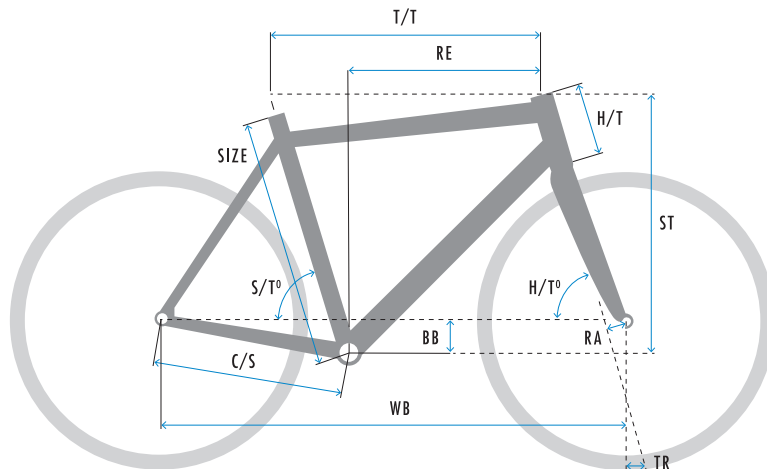

VENYA 4.0

SPECIFICATIONS

WEIGHT	♂ 16.5 kg ♀ 16.7 kg
SIZES	♂ 54-57-60-63-66cm ♀ 47-50-53-56-59cm
COLOUR	♂ Off black matt ♀ Blush matt
FRAME	Lightweight super smooth welded frame. Triple-buttet hydroformed aluminium tubes. Down tube with internal shifter and brake cables, tapered headtube with integrated 1 $\frac{1}{8}$ "/1 $\frac{1}{4}$ " headset, integrated rear carrier and mudguard attachment and replaceable rear derailleur hanger.
FRONT FORK	KOGA alloy Feathershock - 30mm travel
HEADSET	Industrial bearing - Integrated in frame
HANDLEBAR	KOGA Ergosport Touring alloy
STEM	KOGA adjustable Oversized
HANDLEBAR TAPE/GRIPS	KOGA Ergonomic
DISC-/HYDRAULIC BRAKE SET (F)	Magura HS-11 hydraulic rimbrake
DISC-/HYDRAULIC BRAKE SET (R)	Magura HS-11 hydraulic rimbrake
INTERNAL GEAR HUB	Shimano Nexus 8 Premium
SHIFT LEVER (R)	Shimano Nexus 8 Revo C6000
CHAIN	Gates Carbondrive CDN Belt
CRANK SET	Gates Carbondrive FC-S150 CDN
BOTTOM BRACKET	Shimano Sealed cartridge JIS
CASSETTE	Gates CDN 24T
FRONT HUB	Shimano Dynamo Hub Nexus C3000
TIRE (F)	Schwalbe Delta Cruiser 40-622
TIRE (R)	Schwalbe Delta Cruiser 40-622
TUBE	Continental
RIM (F)	Mach1 550
RIM (R)	Mach1 550
SPOKES F1	Mach1 Plus
SADDLE	KOGA Komforza
SEAT POST	KOGA alloy shock absorbing suspension seat post 27.2 mm
CHAIN GUARD	KOGA Slim
MUDGUARD (F)	KOGA 46mm
MUDGUARD (R)	KOGA 46mm
HEADLIGHT	AXA Blueline 30T 30 Lux
REAR LIGHT	Spanninga Plateo
REAR CARRIER	Racktime frame integrated
KICKSTAND	Atran Velo Move
BELL	Widek Compact
PEDALS	KOGA Sole-Mate
PUMP	KOGA Telescopic
KICKSTAND	Atran Velo Move
BELL	Widek Compact
PEDALS	KOGA Sole-Mate
PUMP	KOGA Telescopic

GEOMETRY

♂ GENTS

SIZE	T/T	C/S	WB	BB	RA	H/T°	S/T°	TR	H/T	RE	ST
54	572	457	1078	55	45	69,5	72,0	85	120	384	579
57	584	457	1069	55	45	70,5	71,0	79	140	377	602
60	596	457	1081	55	45	70,5	71,0	79	165	381	625
63	608	457	1080	55	45	70,5	70,0	79	195	370	654
66	620	457	1092	55	45	70,5	70,0	79	230	370	687