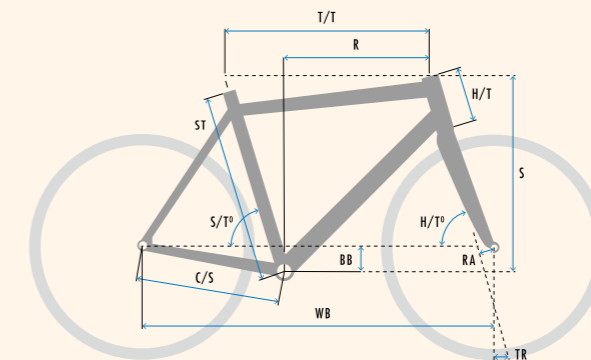

## SPECIFICATIONS

WEIGHT	8.8 kg
SIZES	XS(46)-S(49)-M(51)-L(53)-XL(56)
COLOUR	Metallic Orange
FRAME	Lightweight endurance optimized carbon frame built with High Modulus carbon fiber. Equipped with: Tapered headtube, Internal cables, Press Fit BB, Carbon dropouts for 12mm thru axle, Chain Suck Protection and replaceable rear derailleur hanger and adventure bike specific equipment mounts.
FRONT FORK	ROQA full carbon for disc brake, 12x100mm dropouts and internal cable routing
HEADSET	Industrial bearing - Integrated in frame
HANDLEBAR	KOGA Endurance Gravel Ergo
STEM	KOGA with fully integrated cable guidance
HANDLEBAR TAPE/GRIPS	Fizik Vento Microtex
DISC-/HYDRAULIC BRAKE SET (F)	SRAM APEX XPLR hydraulic disc brake, flat mount type
DISC-/HYDRAULIC BRAKE SET (R)	SRAM APEX XPLR hydraulic disc brake, flat mount type
ROTOR FRONT	Sram Centerline 160mm
ROTOR REAR	Sram Centerline 160mm
CHAIN	SRAM APEX
CRANK SET	SRAM APEX 44T for 12 speed
BOTTOM BRACKET	SRAM GXP Press Fit
CASSETTE	SRAM PG-1231 12 speed - 11-44T.
REAR DERAILLEUR	SRAM APEX XPLR 12-speed
WHEEL (F)	Mavic Allroad Disc with 12x100 Thru Axle
WHEEL (R)	Mavic Allroad Disc with 12x142 Thru Axle
TIRE (F)	Continental Terra Trail 40-622
TIRE (R)	Continental Terra Trail 40-622
TUBE	Schwalbe ExtraLight
SADDLE	Selle San Marco Shortfit Carbon
SEAT POST	KOGA ROQA 31,8mm

### RAHMENHÖHEN

XS(46)-S(49)-M(51)-L(53)-XL(56)

## GEOMETRY

### ♂ GENTS

SIZE	ST	T/T	C/S	WB	BB	RA	H/T°	S/T°	TR	H/T	R	S
XS	460	525	430	1024	69	50	70	74.5	-	120	374	541
S	490	540	430	1026	69	50	71	74	-	140	378	564
M	510	555	430	1032	69	50	71.5	73.5	-	165	381	589
L	530	570	430	1047	69	50	71.5	73.5	-	185	390	608
XL	560	590	430	1056	69	50	71.5	73	-	205	397	629