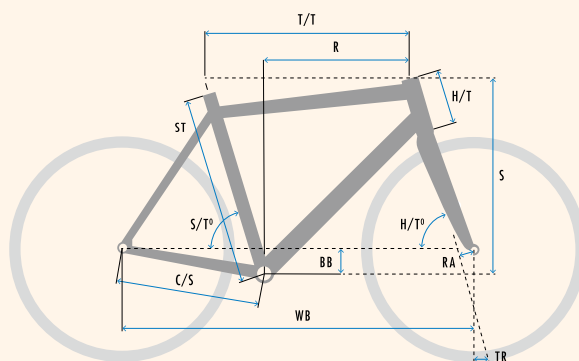

SPECIFICATIONS

WEIGHT	♂ 16.2 kg ♀ 16.6 kg
SIZES	♂ M(54)-L(57)-XL(60)-XXL(63) ♀ XS(47)-S(50)-M(53)-L(56)-XL(59)
COLOUR	Grafiet Matt
FRAME	Super smooth welded premium 6061 aluminium with replaceable rear derailleur hanger. Fully internal shifter, brake and lighting cables. KOGA Light Design. Integrated headset with steering limiter.
FRONT FORK	KOGA alloy rigid fork with integrated mudguard attachment and steering limiter
HEADSET	Industrial bearing - Integrated in frame
HANDLEBAR	KOGA Riser alloy
STEM	KOGA adjustable with integrated cable guidance
HANDLEBAR TAPE/GRIPS	KOGA Sport
DISC-/HYDRAULIC BRAKE SET (F)	Shimano MT201/UR300 hydraulic disc brake, FM type
DISC-/HYDRAULIC BRAKE SET (R)	Shimano MT201 hydraulic disc brake, FM type
ROTOR FRONT	Shimano RT-30 160mm
ROTOR REAR	Shimano RT-30 160mm
SHIFT LEVER (R)	Shimano Deore T6000
SHIFT LEVER (L)	Shimano Deore T6000
CHAIN	KMC X10-93
CRANK SET	Shimano T520 44-32-24T for 10-speed
BOTTOM BRACKET	Shimano Sealed cartridge Octalink
CASSETTE	Shimano HG-500 10 speed - 12-28T
REAR DERAILLEUR	Shimano Deore XT T8000 10-speed
FRONT DERAILLEUR	Shimano Deore XT T8000 for 3x10-speed
FRONT HUB	Shutter Precision PL-7
REAR HUB	Shimano MT400 Disc
TIRE (F)	Schwalbe Spicer Plus 40-622
TIRE (R)	Schwalbe Spicer Plus 40-622
TUBE	Schwalbe
RIM (F)	Ryde Rival21 Disc
RIM (R)	Ryde Rival21 Disc
SPOKES	Sapim Strong
SADDLE	Selle Royal Vivo Ergo
SEAT POST	KOGA alloy 27.2mm
MUDGUARD (F)	KOGA 46mm
MUDGUARD (R)	KOGA 46mm
HEADLIGHT	KOGA Integrated
REAR LIGHT	KOGA Integrated
REAR CARRIER	KOGA F3 with MIK system
KICKSTAND	Ursus Mooi
BELL	KOGA Compact
RING LOCK	AXA Victory ART ** Approved
PEDALS	KOGA Sole-Mate

GEOMETRY

♂ GENTS

SIZE	ST	T/T	C/S	WB	BB	RA	H/T°	S/T°	TR	H/T	R	S
M	540	615	460	1092	60	45	71.5	71	-	140	399	627
L	570	630	460	1107	60	45	71.5	71	-	155	409	641
XL	600	645	460	1122	60	45	71.5	71	-	185	415	669
XXL	630	660	460	1137	60	45	71.5	71	-	200	425	684